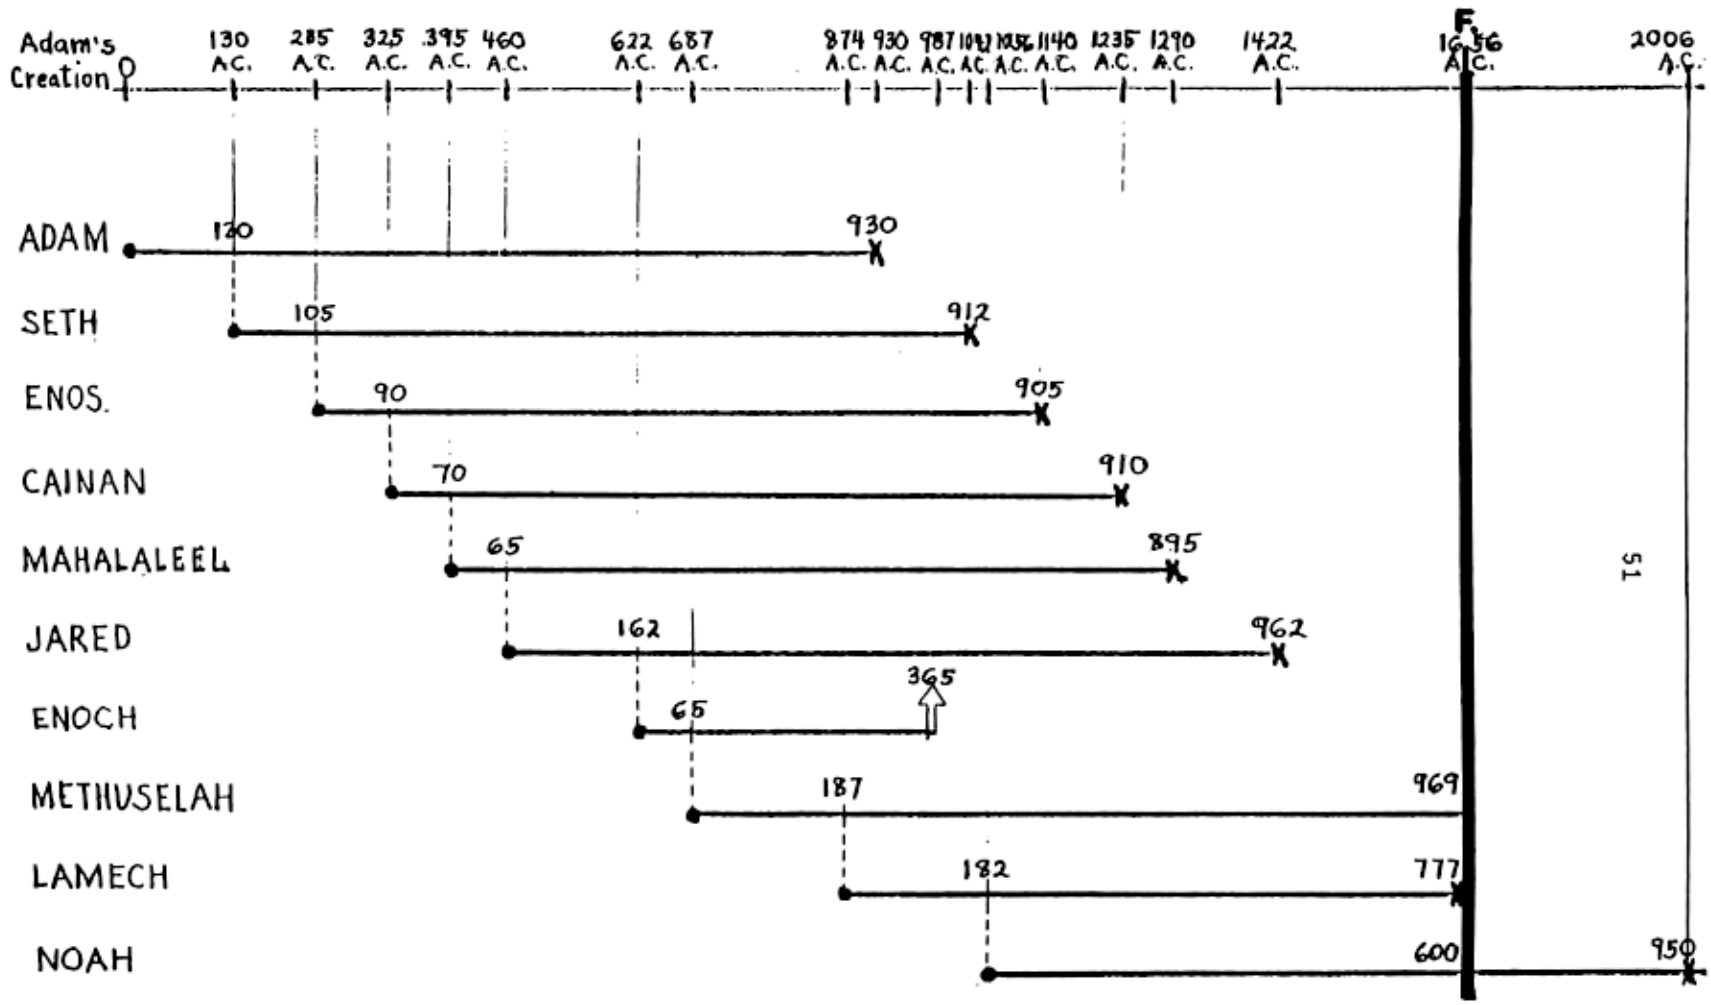

## Non-Gap Chronology of the Genesis 5 Genealogy — Adam to Noah

Scale - 1/2" = 25 yrs.